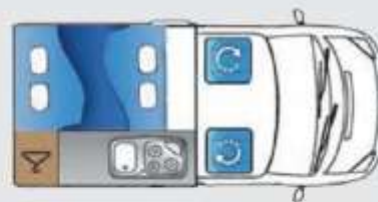

NIGHT

*All models and features are subject to variations in fleet

TECHNICAL SPEC

CHASSIS	VW Transporter SWB
VEHICLE TYPE	VW T6 Transporter SWB or similar
YEAR	Less than 3 years
ENGINE	2.0 litre Diesel
FUEL CONSUMPTION	7.0 litres / 100 km
GEARBOX	5 speed manual
CRUISE CONTROL	✓
REVERSING SENSORS	✓
AIRBAGS	✓

AMENITIES

230V SOCKETS	2
12V SOCKETS	✓
SOUND SYSTEM	Drivers cab DAB radio / Bluetooth / USB

FACILITIES

GPS	Optional extra
BIKE RACK	✓
GAS HOB	2 burner
GAS OVEN	✗
SINK	✓
FRIDGE	39 litres
FREEZER	✗
KITCHEN KIT & KETTLE	✓
DINING AREA	✓
SHOWER	✗
TOILET	Optional extra
HEATING	✓
ELECTRICITY	✓
HOT WATER	✗
FRESH WATER TANK CAPACITY	13 litres
WASTE WATER TANK CAPACITY	n/a
STORAGE	✓

CAPACITY

SEATS	4
SLEEPS	2
BEDDING LAYOUT	2 Double Beds

DIMENSIONS

LENGTH	4.9m
WIDTH	1.9m
HEIGHT	2.0m
POP-UP ROOF UP	2.5m
FOLD OUT DOUBLE BED	1830x1260mm
ROOF DOUBLE BED	2000x1200mm

SECURITY DEPOSIT:

£1500/€1500