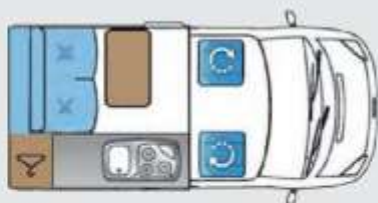

BEST SELLER

- ✓ Modern Volkswagen camper for 2 people
- ✓ Pop top roof for extra space and comfort
- ✓ Practical layout with good storage space
- ✓ Travel at ease! Volkswagen Essentials Pack with portable toilet, tent & GPS available as a hireable extra

MAX.

IDEAL

DAY